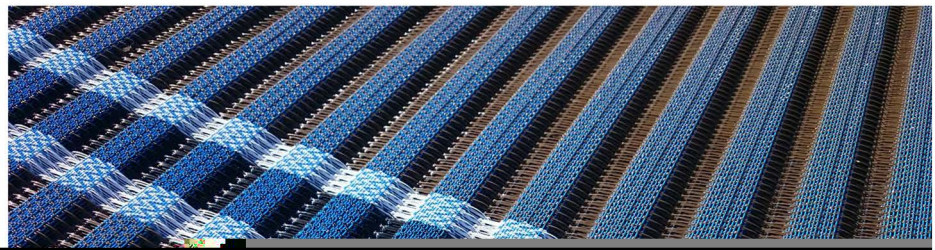

**The Mobi-Mat is a portable and removable rollout access pathway for pedestrians and people who use wheelchairs, strollers, bicycles, mobility scooters and walking frames.**

Resistant to UV and to temperatures from -40 to +80°C

**Mobi Mat provides a firm, safe, stable & smooth continuous surface without gaps.**

**Environmentally friendly** - Made of 100% recycled polyester, Mobi-Mat contributes to the environment by utilising recycled plastics.

**User friendly cool and smooth surface** - The Blue Mobi-Mat remains cool when exposed to very high temperatures up to 80°C (176°F), for the benefit of all beachgoers.

**Lightweight and Easy Installation** - Mobi-Mat is 20.5kg for a 10m x 1.53m roll, making it easy to roll out with one or two people depending on the length of mat. Installation and retrieval can be performed by one person when using the Mobi-Roller.

**Color** - Easily provides dedicated traffic lanes and is great for those with visual impairments.

**Low Maintenance** - The permeable structure allows sand to filter through without sinking into the sand. It is easily maintained by sweeping any excess sand build up with a broom or leaf blower.