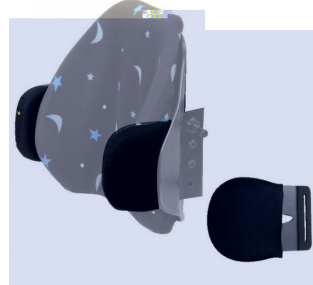

C1 SOUTH

J J

1"

JJ J height adjustable J J
J J 2.5" J J J J

KC Back Options:

J

Height Adjustable

Code	Width	Height	Fits Wheelchair Widths
	10"	8" 10.5"	10" 11"
	12"	9" 11.5"	12" 13"
	14"	10" 12.5"	14" 15"

3"

The Matrix Mini Back by Motion Concepts combines exceptional support in an appealing low profile package. Features a miniature version of the standard Easy Set hardware. Options include fixed and swing away laterals and an abdominal support band.. Available in 10"-14" width, with height options 7", 10", (12"+14" on request).

Code	Width	Height	Fits Wheelchair Widths
	10"	7"	10" 11"
	10"	10"	10" 11"
	12"	7"	12" 13"
	12"	10"	12" 13"
	14"	7"	14" 15"

Other 12" and 14" height options available for purchase

3" CONTOUR DEPTH

miniFlex Abdominal Support band

J J J J

5"

J

J

J

J

Code	Width	Height	Fits Wheelchair Widths
	14"	12"	13" 15"
	14"	16"	13" 15"

Matrix back supports include 'Easy Set' mounting hardware with quick release for easy portability and infinite depth, rotational and angle adjustment.