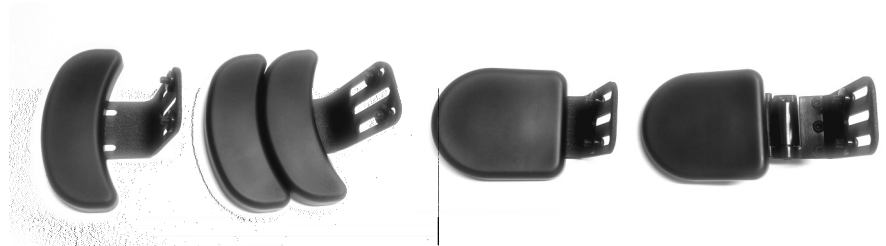

C1 SOUTH

J J

1"

JJ J height adjustable J J
J J 2.5" J J J J

KC Back Options:

J

Height Adjustable

Code	Width	Height	Fits Wheelchair Widths
	10"	8" 10.5"	10" 11"
	12"	9" 11.5"	12" 13"
	14"	10" 12.5"	14" 15"

3"

The Matrix Mini Back by Motion Concepts combines exceptional support in an appealing low profile package. Features a miniature version of the standard Easy Set hardware. Options include fixed and swing away laterals and an abdominal support band.. Available in 10"-14" width, with height options 7", 10", (12"+14" on request).

Code	Width	Height	Fits Wheelchair Widths
	10"	7"	10" 11"
	10"	10"	10" 11"
	12"	7"	12" 13"
	12"	10"	12" 13"
	14"	7"	14" 15"

Other 12" and 14" height options available for purchase

3" CONTOUR DEPTH

miniFlex Abdominal Support band

J J J J

5"

J

J

J

J

Code	Width	Height	Fits Wheelchair Widths
	14"	12"	13" 15"
	14"	16"	13" 15"

Matrix back supports include 'Easy Set' mounting hardware with quick release for easy portability and infinite depth, rotational and angle adjustment.