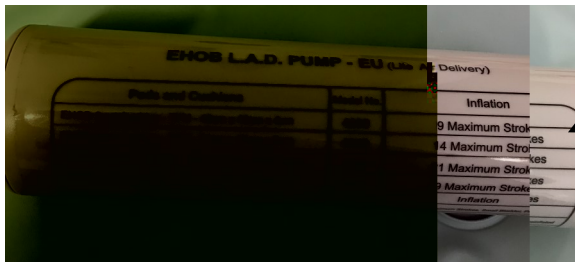

# Set up Instructions for EHOB Cushions - C1 South Ltd

www.c1south.co.nz

Phone: 0800212333

- 
- 
- 

It is recommended that regular inflation checks are carried out on all EHOB waffle products.