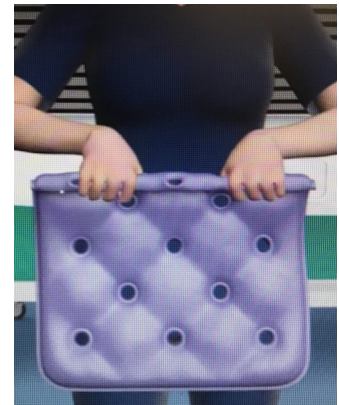

# Set up Instructions for EHOB Cushions - C1 South Ltd

www.c1south.co.nz

Phone: 0800212333

- 
- 
- 

It is recommended that regular inflation checks are carried out on all EHOB waffle products.