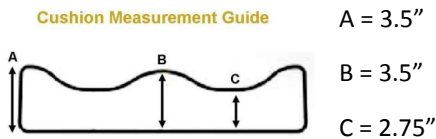

Waterfall front edge accommodates tight hamstrings.

C1 SOUTH

Libra Fit Kit Accessories:

Designed to enhance immersion, correct or accommodate orthopaedic issues.

Lateral Wedges - create extra depth of contour.

Tapered Wedges - enhance adductor support on one side of cushion or use to assist with pelvic obliquity.

Anterior Seat Wedges - enhances pre-ischial contour to prevent sliding.

Abductor - to promote midline leg position.

Fluid Supplement - targeted application with strap attachment.

Cushion Measurement Guide

Please note that the cushion depth is taken from the side of the cushion. This is due to the radius cut at the back of the cushion to account for upholstery or back supports.