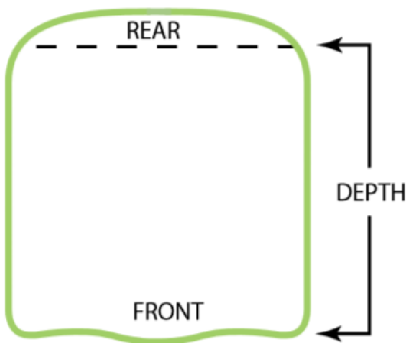

Ab/adductor contour promotes midline leg position.

Pre-ischial contour prevents sliding to reduce shear.

Trochanteric shelf provide lateral stability and a level pelvis.

Extended rear cushion radius helps prevent posterior pelvic tilt.

Waterfall front edge accommodates tight hamstrings.

C1 SOUTH

Libra Fit Kit Accessories:

Designed to enhance immersion, correct or accommodate orthopaedic issues.

Lateral Wedges - create extra depth of contour.

Tapered Wedges - enhance adductor support on one side of cushion or use to assist with pelvic obliquity.

Anterior Seat Wedges - enhances pre-ischial contour to prevent sliding.

Abductor - to promote midline leg position.

Fluid Supplement - targeted application with strap attachment.

Cushion Measurement Guide

Please note that the cushion depth is taken from the side of the cushion. This is due to the radius cut at the back of the cushion to account for upholstery or back supports.